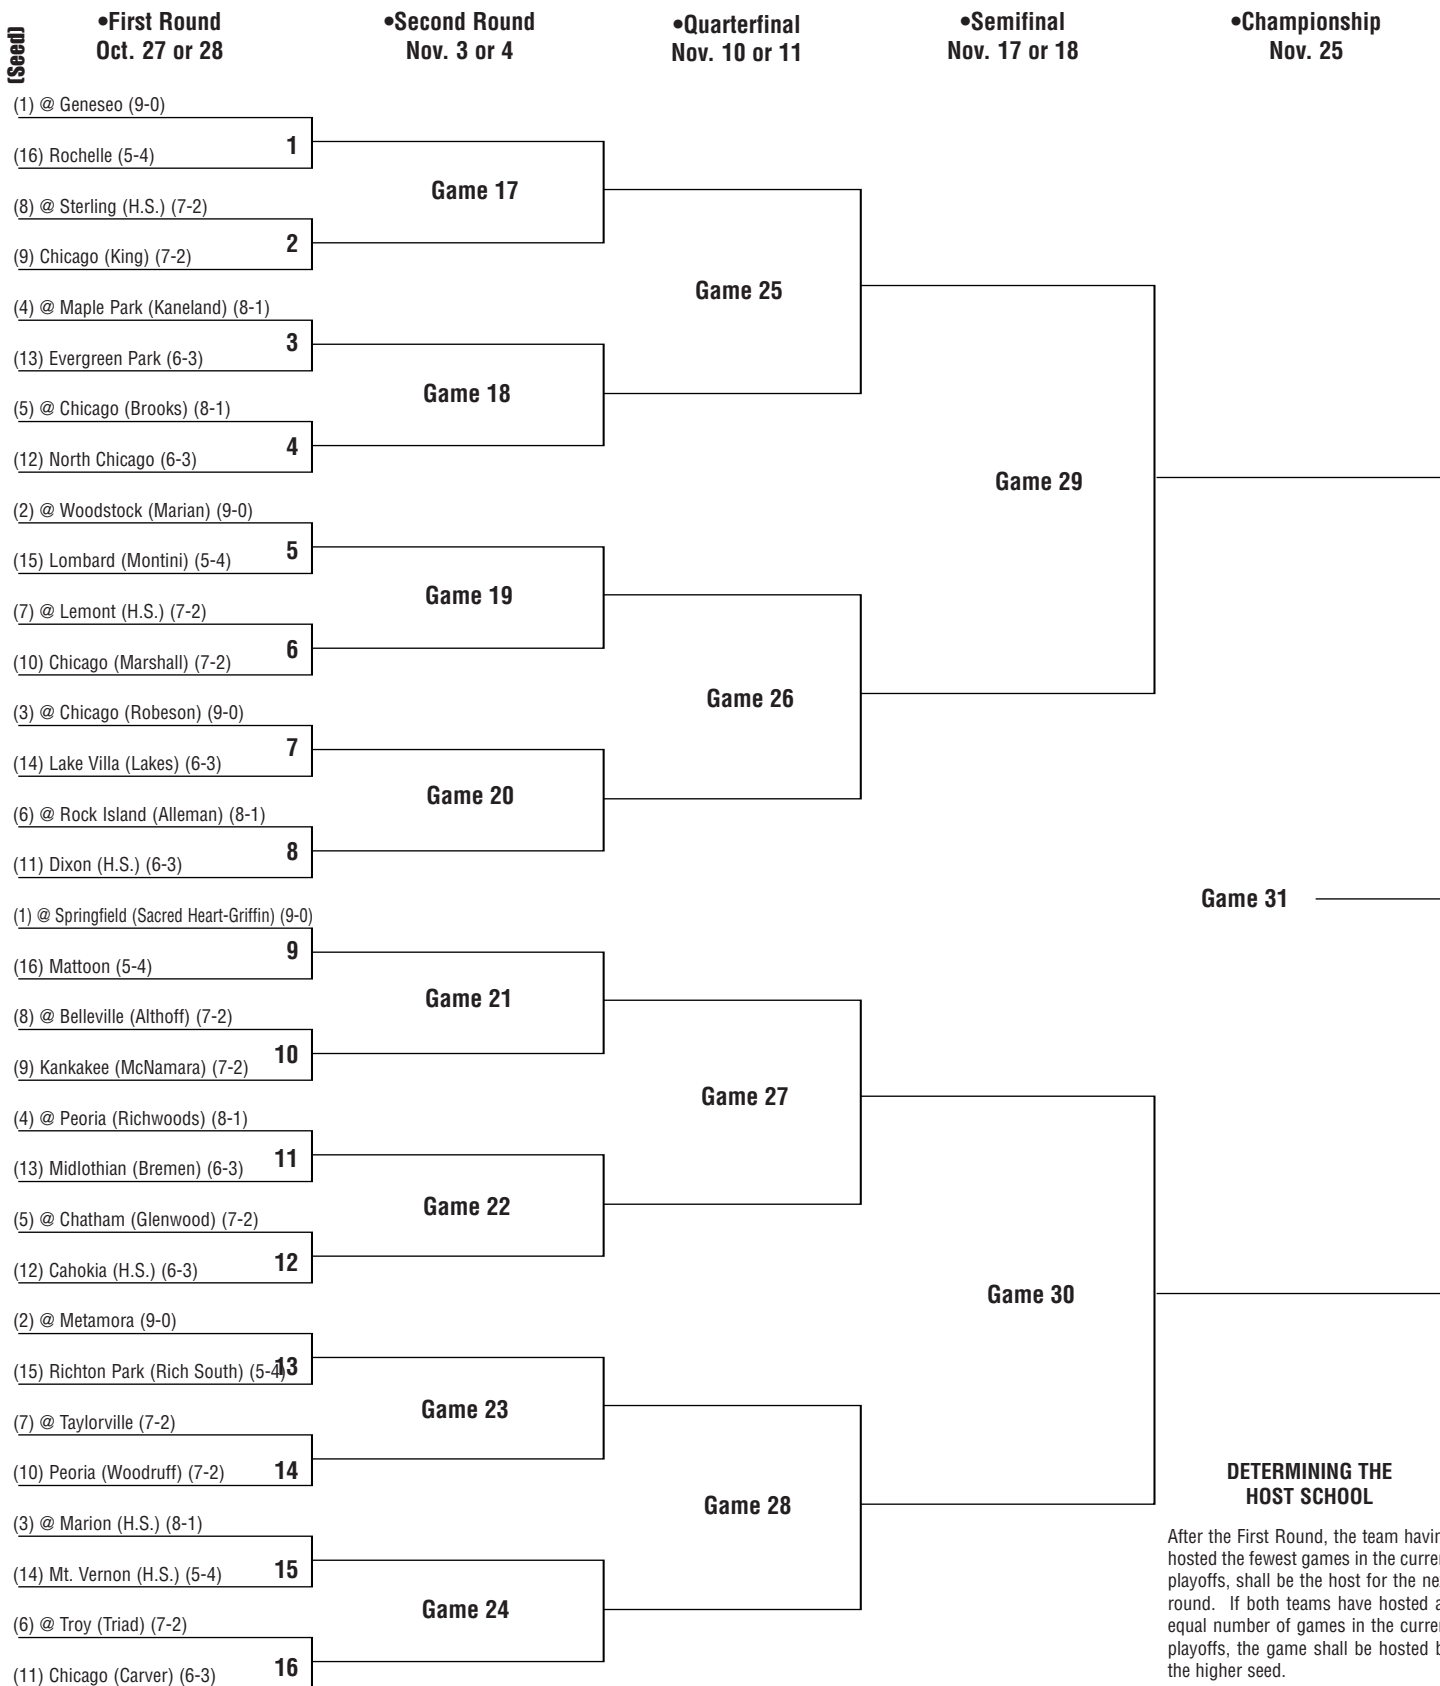

### DETERMINING THE HOST SCHOOL

After the First Round, the team having hosted the fewest games in the current playoffs, shall be the host for the next round. If both teams have hosted an equal number of games in the current playoffs, the game shall be hosted by the higher seed.